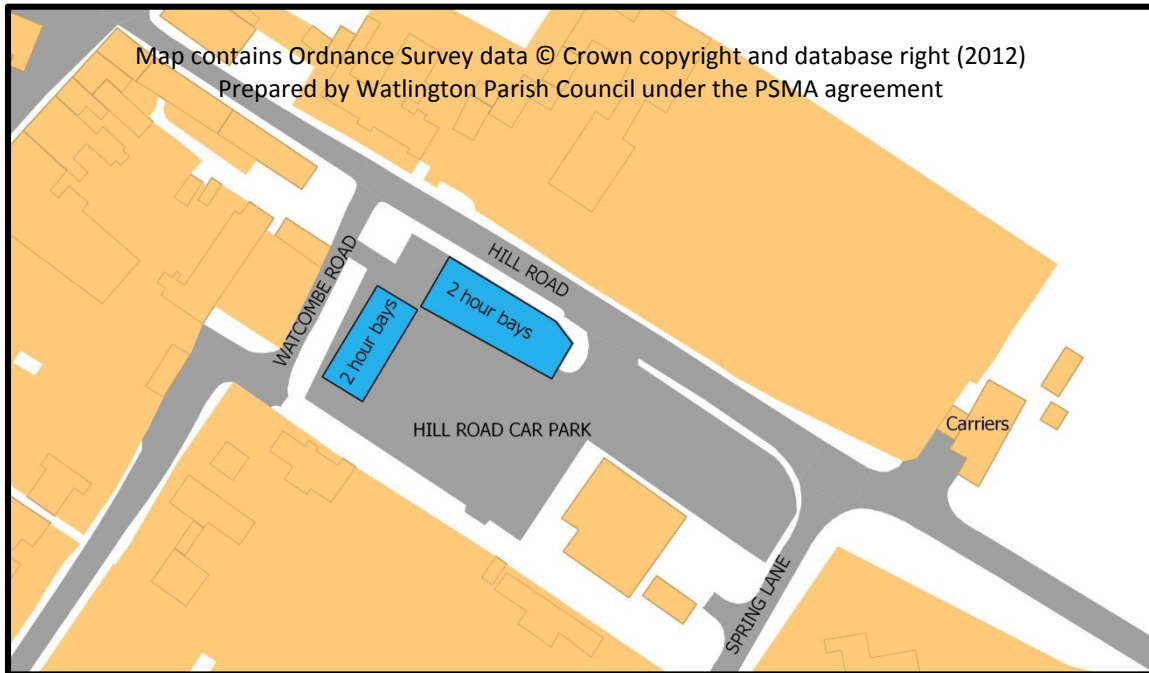

# Hill Road Car Park

Parts of the Hill Road Car Park are designated for limited parking. The blue areas on the map below show the parking bays that are limited to two hour maximum stay with no return within two hours under the terms of the Watlington Parish Council (Off-Street Parking Places) Order 2014.